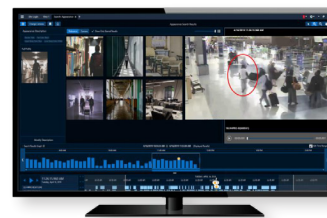

USE CASE TRAVELER SLIP-AND-FALL

Safe Airports

Operational View

DETECT

HAZARD AREAS MONITORED

An HD wideview camera constantly monitors a large terminal with multiple travelators.

ANALYZE

FALL AUTOMATICALLY DETECTED

Using video analytics, a fall is detected on a travelator and automatically alerts airport operations.

COMMUNICATE

NOTIFICATION COMMUNICATED

The nearest medic or airport staff is quickly determined and dispatched to assist the fallen traveler.

RESPOND

INCIDENT MANAGED AND REPORTED

Airport operations monitors the situation via video and an incident report is logged with pre-populated fields and relevant data.

Technology View

DETECT

- Avigilon Camera
- Avigilon Control Center

ANALYZE

- Avigilon Cameras
- Unusual Motion Detection
- Avigilon Control Center
- Radio Alert

COMMUNICATE

- CommandCentral Aware Enterprise
- WAVE / Broadband Push To Talk
- Radio Communications
- Dispatch